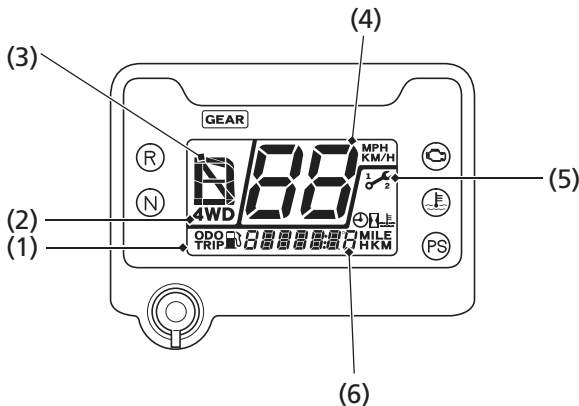

Indicators & Displays

Multi-function Display

The multi-function display (1) includes the following functions:

- | | |
|------------------------------|---------------------------|
| 4WD indicator | Digital clock |
| Gear position indicator | Odometer |
| Maintenance minder indicator | Tripmeter |
| Speedometer | Coolant temperature gauge |
| Fuel gauge | Hourmeter |
| | Maintenance tripmeter |
| | Maintenance hourmeter |

- | | |
|-----------------------------|---|
| (1) multi-function display | (5) maintenance minder indicator |
| (2) 4WD indicator | (6) fuel gauge/digital clock/odometer/tripmeter/coolant temperature gauge/hourmeter/maintenance tripmeter/maintenance hourmeter |
| (3) gear position indicator | |
| (4) speedometer | |