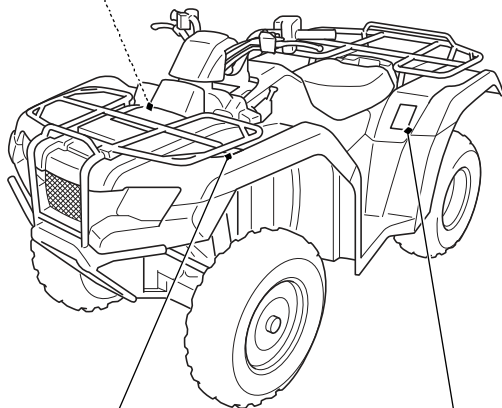

Safety Labels

⚠ WARNING

Overloading this ATV or carrying cargo improperly can change handling, stability and braking performance and can lead to an accident.

Never exceed the maximum front cargo limit of : 66 lbs (30 kg).

Refer to instructions in the Owner's Manual.

⚠ WARNING

Improper tire pressure or overloading can cause loss of control.

Loss of control can result in severe injury or death.

- Cold tire pressure :
Front : 4.4psi (30kPa)
Rear : 4.4psi (30kPa)
- Maximum weight capacity : 485lbs. (220kg)