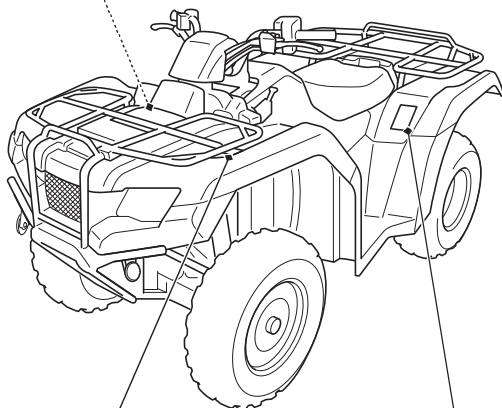

Safety Labels

⚠ WARNING

Overloading this ATV or carrying cargo improperly can change handling, stability and braking performance and can lead to an accident.

Never exceed the maximum front cargo limit of : 66 lbs (30 kg).

Refer to instructions in the Owner's Manual.

⚠ WARNING

Improper tire pressure or overloading can cause loss of control.
Loss of control can result in severe injury or death.

- Cold tire pressure :
 - Front : 4.4psi (30kPa)
 - Rear : 4.4psi (30kPa)
- Maximum weight capacity : 485lbs. (220kg)