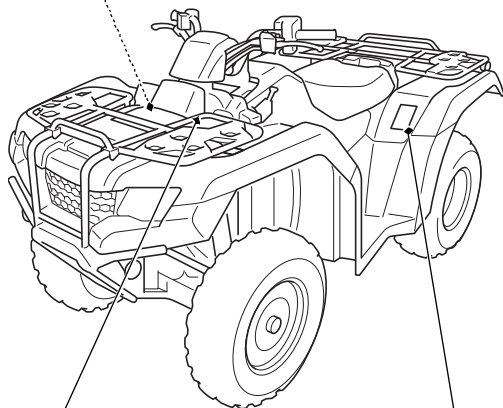

Safety Labels

⚠ WARNING

Overloading this ATV or carrying cargo improperly can change handling, stability and braking performance and can lead to an accident.

Never exceed the maximum front cargo limit of : 66 lbs (30 kg).

Refer to instructions in the Owner's Manual.

⚠ WARNING

Improper tire pressure or overloading can cause loss of control.

Loss of control can result in severe injury or death.

- Cold tire pressure :
Front : 4.4psi (30kPa)
Rear : 4.4psi (30kPa)
- Maximum weight capacity : 485lbs. (220kg)