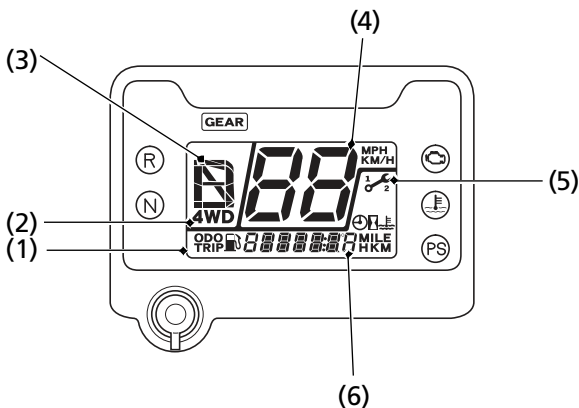

Indicators & Displays

Multi-function Display

The multi-function display (1) includes the following functions:

- | | |
|------------------------------|---------------------------|
| 4WD indicator | Digital clock |
| Gear position indicator | Odometer |
| Maintenance minder indicator | Tripmeter |
| Speedometer | Coolant temperature gauge |
| Fuel gauge | Hour meter |
| | Maintenance tripmeter |
| | Maintenance hour meter |

- | | |
|-----------------------------|---|
| (1) multi-function display | (5) maintenance minder indicator |
| (2) 4WD indicator | (6) fuel gauge/digital clock/odometer/tripmeter/coolant temperature gauge/hour meter/maintenance tripmeter/maintenance hour meter |
| (3) gear position indicator | |
| (4) speedometer | |