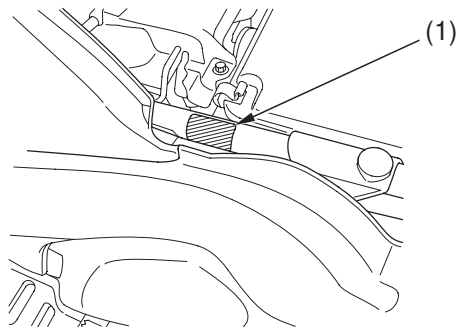

Vehicle Identification

Color Label & Code

The color label (1) is attached to the frame under the seat. Remove the seat (page 106) to check the label.

The color code is helpful when ordering replacement parts. You may record the color and code in the Quick Reference section at the rear of this manual.

UNDER SEAT

(1) color label