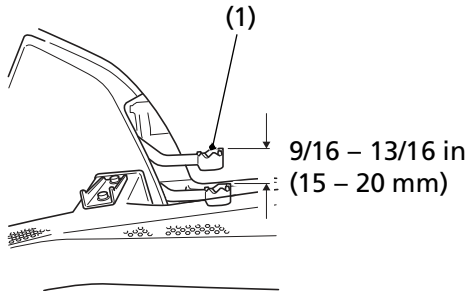

Rear Brake Pedal Freeplay

RIGHT SIDE

(1) rear brake pedal

Inspection

Measure the distance the rear brake pedal (1) moves before the brake starts to take hold. Freeplay, measurement at the tip of the end of the pedal, should be:

9/16 – 13/16 in (15 – 20 mm)

If necessary, adjust to the specified range.