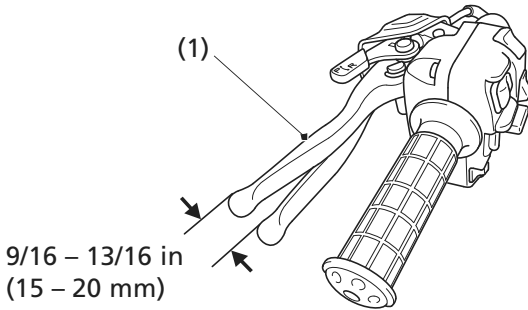

Rear Brake Lever Freeplay

LEFT HANDLEBAR

(1) rear brake lever/parking brake lever

Inspection

Measure the distance the rear brake lever/parking brake lever (1) moves before the brake starts to take hold. Freeplay (measurement at the tip of the end of the brake lever) should be:

9/16 – 13/16 in (15 – 20 mm)

If necessary, adjust to the specified range.