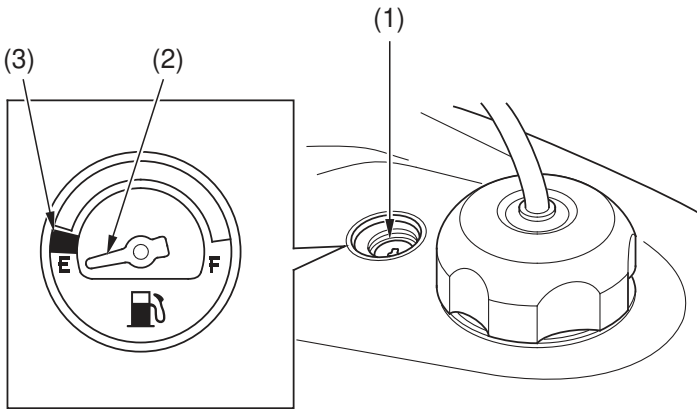

Indicators & Displays

Fuel Gauge

The fuel gauge (1) shows the approximate fuel supply available. At F (Full), the fuel tank capacity including reserve is:

3.51 US gal (13.3 ℓ)

When the gauge needle (2) enters the red band (3), fuel will be low and you should refill the tank as soon as possible. The amount of fuel left in the tank when the needle enters the red band is approximately:

0.77 US gal (2.9 ℓ)

(1) fuel gauge
(2) gauge needle

(3) red band