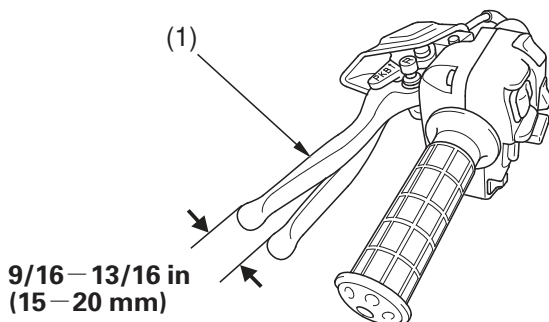

Brakes

Rear Brake Lever Freeplay

LEFT HANDLEBAR

(1) rear brake lever/parking brake lever

Inspection

Measure the distance the rear brake lever/parking brake lever (1) moves before the brake starts to take hold. Freeplay (measurement at the tip of the end of the brake lever) should be:

9/16 - 13/16 in (15 - 20 mm)

If necessary, adjust to the specified range.