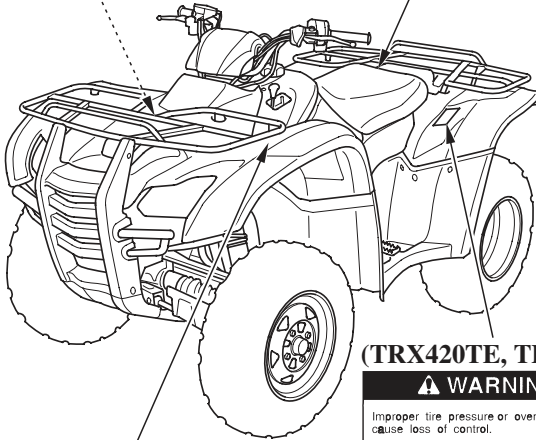

# Safety Labels

**(TRX420TE, TRX420FE)**

## ⚠ WARNING

Improper tire pressure or overloading can cause loss of control. Loss of control can result in severe injury or death.

- Cold tire pressure :  
Front : 3.6psi (25.0kPa)  
Rear : 3.6psi (25.0kPa)
- Maximum weight capacity : 485lbs.(220kg)