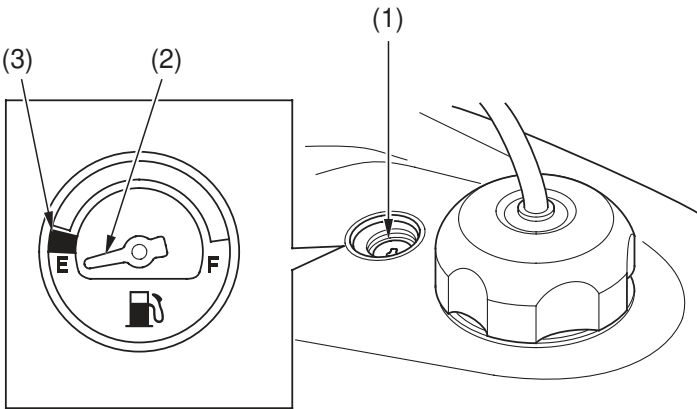

## Fuel Gauge

The fuel gauge (1) shows the approximate fuel supply available. At F (Full), the fuel tank capacity including reserve is:

3.51 US gal (13.3 ℓ)

When the gauge needle (2) enters the red band (3), fuel will be low and you should refill the tank as soon as possible. The amount of fuel left in the tank when the needle enters the red band is approximately:

0.77 US gal (2.9 ℓ)

(1) fuel gauge  
(2) gauge needle

(3) red band