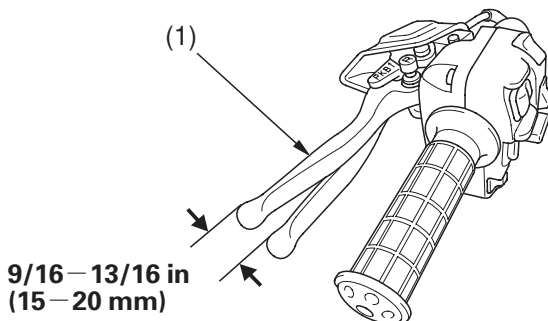

Rear Brake Lever Freeplay

LEFT HANDLEBAR

(1) rear brake lever/parking brake lever

Inspection

Measure the distance the rear brake lever/parking brake lever (1) moves before the brake starts to take hold. Freeplay (measurement at the tip of the end of the brake lever) should be:

9/16— 13/16 in (15— 20 mm)

If necessary, adjust to the specified range.