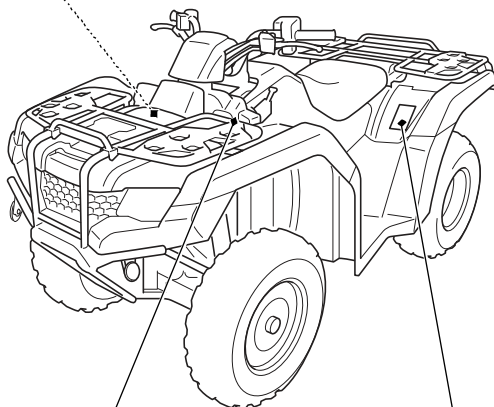

# Safety Labels

**⚠ WARNING**

Overloading this ATV or carrying cargo improperly can change handling, stability and braking performance and can lead to an accident.

Never exceed the maximum front cargo limit of : 66 lbs (30 kg).

Refer to instructions in the Owner's Manual.

**⚠ WARNING**

Improper tire pressure or overloading can cause loss of control.  
Loss of control can result in severe injury or death.

- Cold tire pressure :  
Front : 4.4psi (30kPa)  
Rear : 4.4psi (30kPa)
- Maximum weight capacity : 485lbs. (220kg)