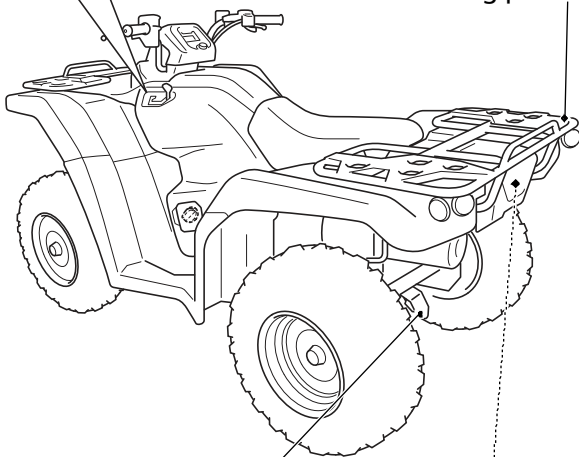

Operation Component Locations

utility pocket
(TRX420TM1 only)

flag pole bracket

trailer hitch

storage compartment