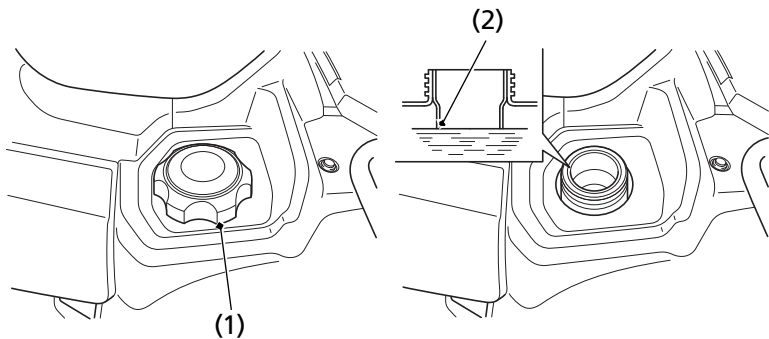

Fuel

Fuel Capacity

Fuel tank capacity, including reserve:

3.88 US gal (14.7 l)

Reserve capacity:

1.29 US gal (4.9 l)

TRX420FM1/FM2:

When there is only one segment left in the fuel gauge (page 25), fuel will be low and you should refuel as soon as possible.

TRX420TM1:

The tank should be refilled as soon as possible when the fuel warning indicator comes on.

Refueling Procedure

Refer to *Safety Precautions* on page 103.

(1) fuel fill cap

(2) bottom of the filler neck