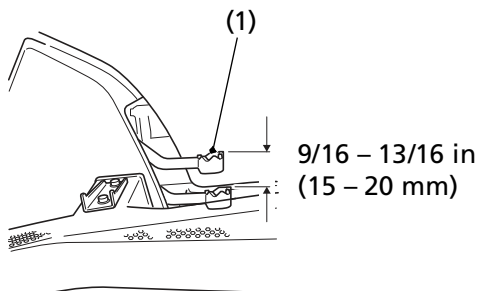

Rear Brake Pedal Freeplay

RIGHT SIDE

(1) rear brake pedal

Inspection

Measure the distance the rear brake pedal (1) moves before the brake starts to take hold. Freeplay, measurement at the tip of the end of the pedal, should be:

9/16 – 13/16 in (15 – 20 mm)

If necessary, adjust to the specified range.