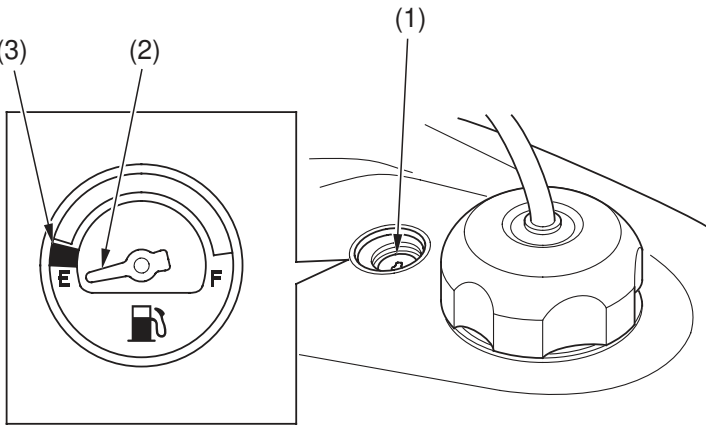

Indicators & Displays

Fuel Gauge

The fuel gauge (1) shows the approximate fuel supply available. At F (Full), the fuel tank capacity including reserve is:

3.51 US gal (13.3 ℓ)

When the gauge needle (2) enters the red band (3), fuel will be low and you should refill the tank as soon as possible. The amount of fuel left in the tank when the needle enters the red band is approximately:

0.77 US gal (2.9 ℓ)

(1) fuel gauge
(2) gauge needle

(3) red band