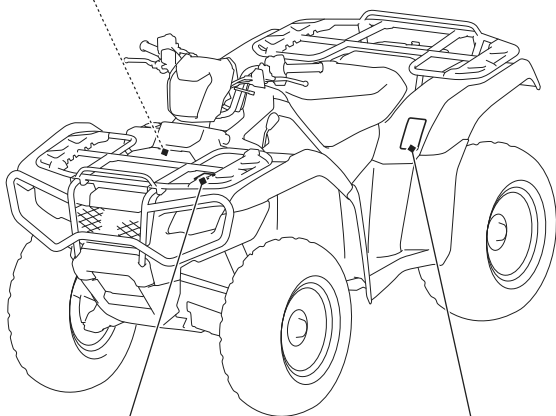

# Safety Labels

**⚠ WARNING**

Overloading this ATV or carrying cargo improperly can change handling, stability and braking performance and can lead to an accident.

Never exceed the maximum front cargo limit of : 99 lbs (45 kg).

Refer to instructions in the Owner's Manual.

**⚠ WARNING**

Improper tire pressure or overloading can cause loss of control.

Loss of control can result in severe injury or death.

- Cold tire pressure :  
Front : 4.4psi (30kPa)  
Rear : 4.4psi (30kPa)
- Maximum weight capacity : 573lbs. (260kg)