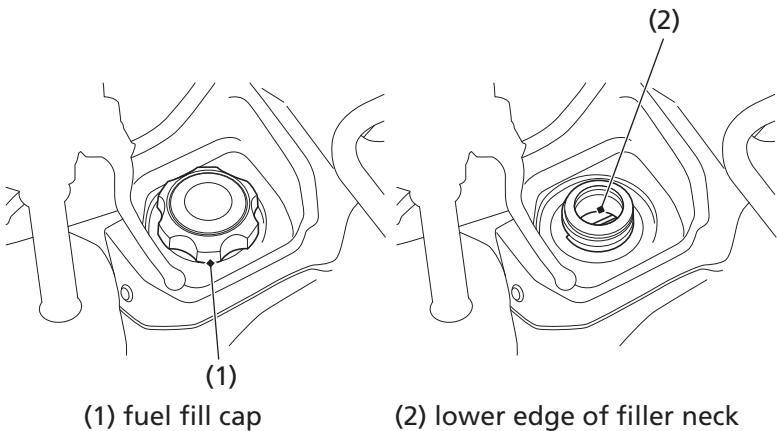

Fuel Capacity

Fuel tank capacity, including reserve:

3.88 US gal (14.7 ℓ)

Reserve capacity:

1.29 US gal (4.9 ℓ)

When there is only one segment left in the fuel gauge ([page 25](#)), fuel will be low and you should refuel as soon as possible.

Refueling Procedure

Refer to *Safety Precautions* on [page 119](#).

(cont'd)