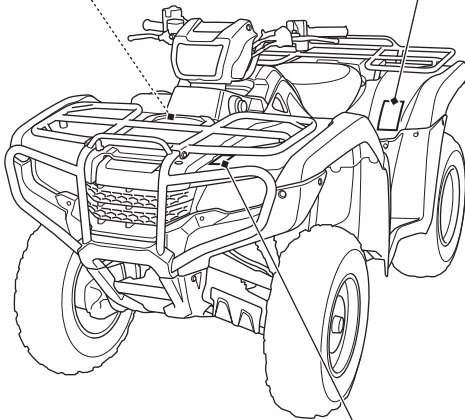

# Safety Labels

**⚠ WARNING**

Improper tire pressure or overloading can cause loss of control. Loss of control can result in severe injury or death.

- Cold tire pressure :  
Front : 4.4psi (30kPa)  
Rear : 4.4psi (30kPa)
- Maximum weight capacity : 551lbs. (250kg)

**⚠ WARNING**

Overloading this ATV or carrying cargo improperly can change handling, stability and braking performance and can lead to an accident.

Never exceed the maximum front cargo limit of : 88 lbs (40 kg).