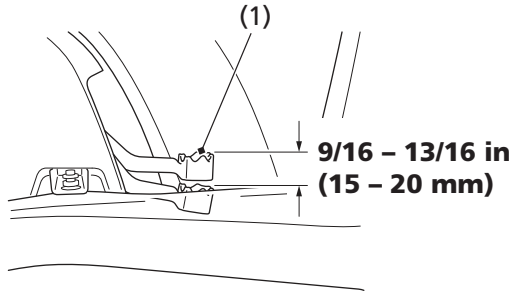

## Rear Brake Pedal Freeplay

RIGHT SIDE

(1) rear brake pedal

### Inspection

Measure the distance the rear brake pedal (1) moves before the brake starts to take hold. Freeplay, measurement at the tip of the end of the pedal, should be:

**9/16 - 13/16 in (15 - 20 mm)**

If necessary, adjust to the specified range.