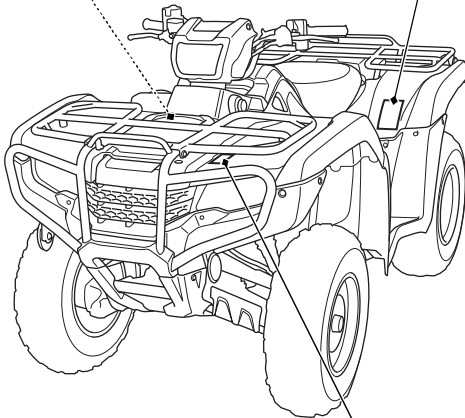

# Safety Labels

**⚠ WARNING**

Improper tire pressure or overloading can cause loss of control.  
Loss of control can result in severe injury or death.

- Cold tire pressure :  
Front : 4.4psi (30kPa)  
Rear : 4.4psi (30kPa)
- Maximum weight capacity : 551lbs. (250kg)

**⚠ WARNING**

Overloading this ATV or carrying cargo improperly can change handling, stability and braking performance and can lead to an accident.

Never exceed the maximum front cargo limit of : 88 lbs (40 kg).