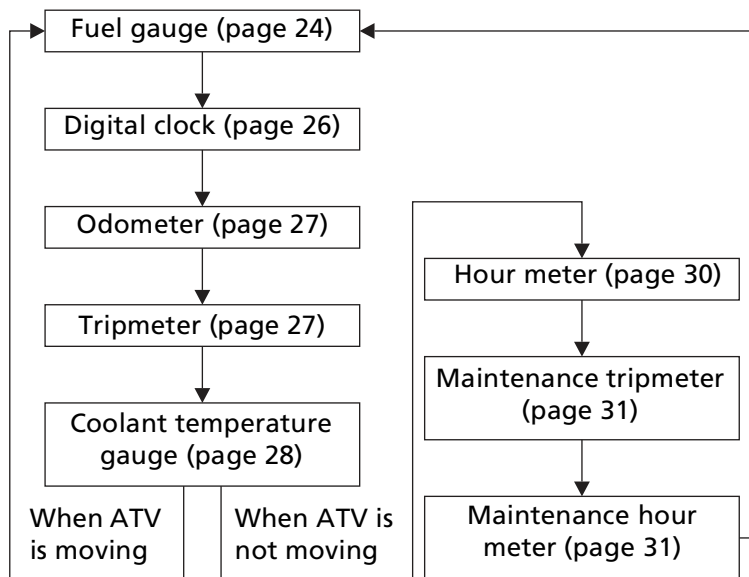

Indicators & Displays

Each time you press the mode select button, mode will change as shown in the illustration.

If there is a fuel warning with your ATV, the display will automatically change to the fuel gauge. If you try to change the display back to ordinary display, it will automatically return to the fuel gauge.

If there is a coolant temperature warning with your ATV, the display will automatically change to the coolant temperature gauge. If you try to change the display back to ordinary display, it will automatically return to the coolant temperature gauge.