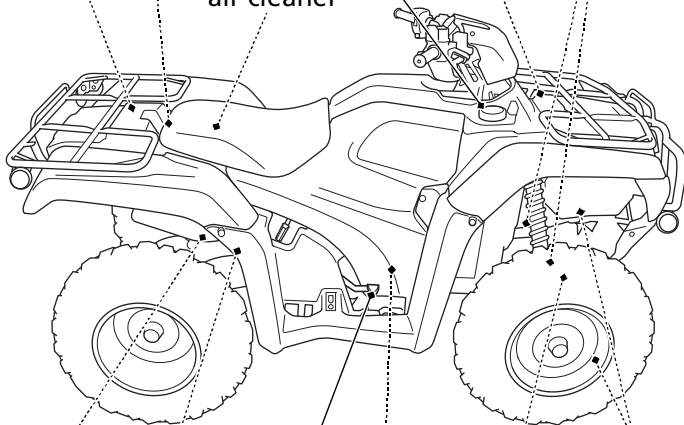

Maintenance Component Locations

battery
fuse box
main fuse 1
main fuse 2
EPS fuse

front suspension spring
pre-load adjuster

seat latch

coolant reserve tank

fuel fill cap

air cleaner

rear brake light
switch

engine
oil filter

front brake
caliper

air cleaner housing
drain tube

front final gear oil fill cap
front final gear oil drain bolt

rear brake pedal