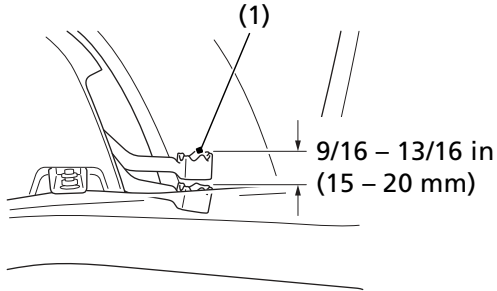

Rear Brake Pedal Freeplay

RIGHT SIDE

(1) rear brake pedal

Inspection

Measure the distance the rear brake pedal (1) moves before the brake starts to take hold. Freeplay, measurement at the tip of the end of the pedal, should be:

9/16 – 13/16 in (15 – 20 mm)

If necessary, adjust to the specified range.