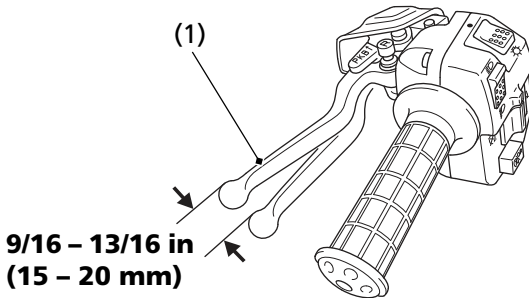

## Rear Brake Lever Freeplay

### LEFT HANDLEBAR

(1) rear brake lever/parking brake lever

### Inspection

Measure the distance the rear brake lever/parking brake lever (1) moves before the brake starts to take hold. Freeplay, measurement at the tip of the end of the brake lever, should be:

**9/16 - 13/16 in (15 - 20 mm)**