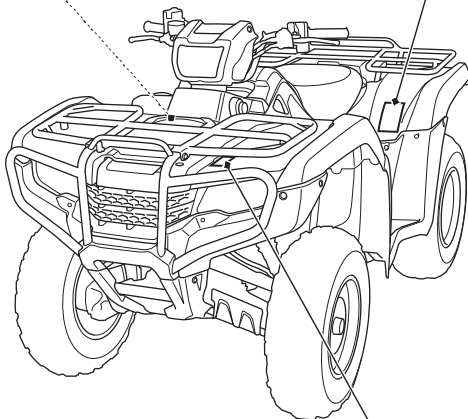

Safety Labels

⚠ WARNING

Improper tire pressure or overloading can cause loss of control.

Loss of control can result in severe injury or death.

- Cold tire pressure :
Front : 4.4psi (30kPa)
Rear : 4.4psi (30kPa)
- Maximum weight capacity : 551lbs.(250kg)

⚠ WARNING

Overloading this ATV or carrying cargo improperly can change handling, stability and braking performance and can lead to an accident.

Never exceed the maximum front cargo limit of : 88 lbs (40 kg).