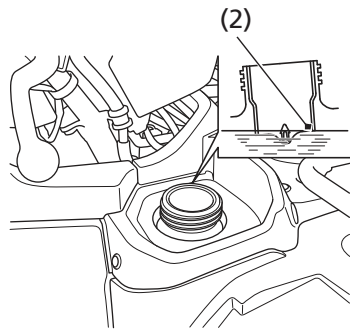

Fuel Capacity

Fuel tank capacity, including reserve:

3.88 US gal (14.7 ℓ)

Reserve capacity:

1.29 US gal (4.9 ℓ)

When there is only one segment left in the fuel gauge ([page 24](#)), fuel will be low and you should refuel as soon as possible.

Refueling Procedure

Refer to *Safety Precautions* on [page 109](#).

(1) fuel fill cap

(2) bottom of the filler neck