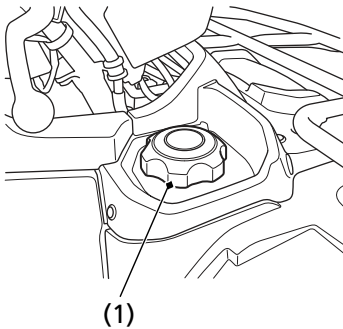

Fuel Capacity

Fuel tank capacity, including reserve:

3.88 US gal (14.7 ℓ)

Reserve capacity:

1.29 US gal (4.9 ℓ)

When there is only one segment left in the fuel gauge (page 24), fuel will be low and you should refuel as soon as possible.

Refueling Procedure

Refer to *Safety Precautions* on page 109.

(1) fuel fill cap

(2) bottom of the filler neck