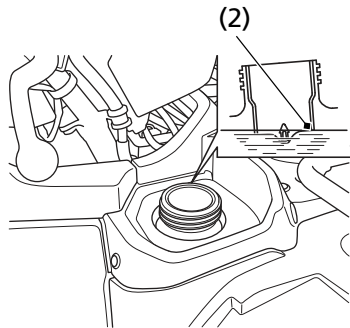

## Fuel Capacity

Fuel tank capacity, including reserve:

**3.88 US gal (14.7 ℓ)**

Reserve capacity:

**1.29 US gal (4.9 ℓ)**

When there is only one segment left in the fuel gauge (page 24), fuel will be low and you should refuel as soon as possible.

## Refueling Procedure

Refer to *Safety Precautions* on page 109.

(1) fuel fill cap

(2) bottom of the filler neck