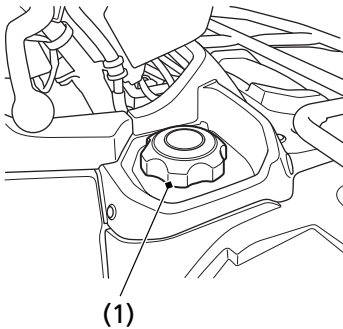

## Fuel Capacity

Fuel tank capacity, including reserve:

**3.88 US gal (14.7 ℓ)**

Reserve capacity:

**1.29 US gal (4.9 ℓ)**

When there is only one segment left in the fuel gauge (page 24), fuel will be low and you should refuel as soon as possible.

## Refueling Procedure

Refer to *Safety Precautions* on page 109.

(1) fuel fill cap

(2) bottom of the filler neck