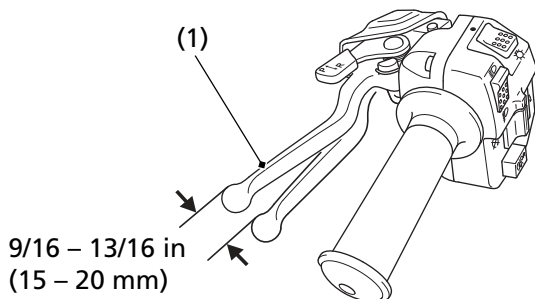

## Rear Brake Lever Freeplay

### LEFT HANDLEBAR

(1) rear brake lever/parking brake lever

### Inspection

Measure the distance the rear brake lever/parking brake lever (1) moves before the brake starts to take hold. Freeplay, measurement at the tip of the end of the brake lever, should be:

**9/16 - 13/16 in (15 - 20 mm)**