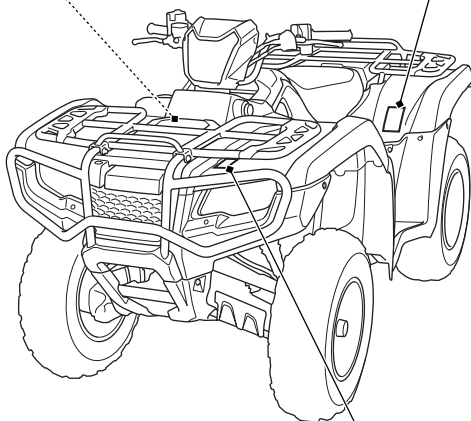

Safety Labels

⚠ WARNING

Improper tire pressure or overloading can cause loss of control.

Loss of control can result in severe injury or death.

- Cold tire pressure :
Front : 4.4psi (30kPa)
Rear : 4.4psi (30kPa)
- Maximum weight capacity : 573lbs. (260kg)

⚠ WARNING

Overloading this ATV or carrying cargo improperly can change handling, stability and braking performance and can lead to an accident.

Never exceed the maximum front cargo limit of : 99 lbs (45 kg).