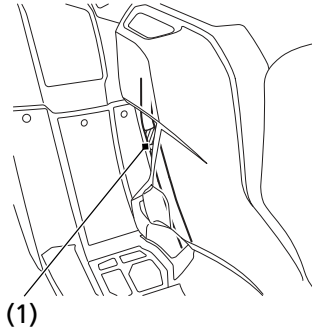

## Color Label & Code

The color label (1) is attached on the left side of the frame.

The color code is helpful when ordering replacement parts. You may record the color and code in the Quick Reference section at the rear of this manual.

### LEFT SIDE

(1) color label