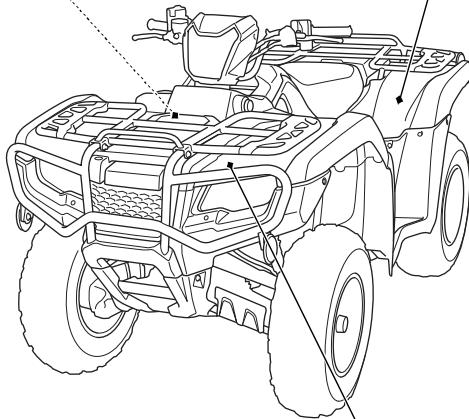

# Safety Labels

**⚠ WARNING**

Improper tire pressure or overloading can cause loss of control. Loss of control can result in severe injury or death.

- Cold tire pressure :  
Front : 4.4psi (30kPa)  
Rear : 4.4psi (30kPa)
- Maximum weight capacity : 573lbs.(260kg)

**⚠ WARNING**

Overloading this ATV or carrying cargo improperly can change handling, stability and braking performance and can lead to an accident.

Never exceed the maximum front cargo limit of : 99 lbs (45 kg).