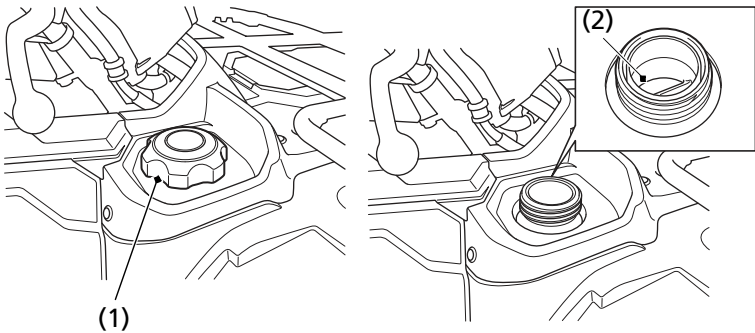

## Fuel Capacity

Fuel tank capacity, including reserve:

**3.88 US gal (14.7 ℓ)**

Reserve capacity:

**1.29 US gal (4.9 ℓ)**

When there is only one segment left in the fuel gauge (page 24), fuel will be low and you should refuel as soon as possible.

## Refueling Procedure

Refer to *Safety Precautions* on page 109.

(1) fuel fill cap

(2) lower edge of filler neck

(cont'd)