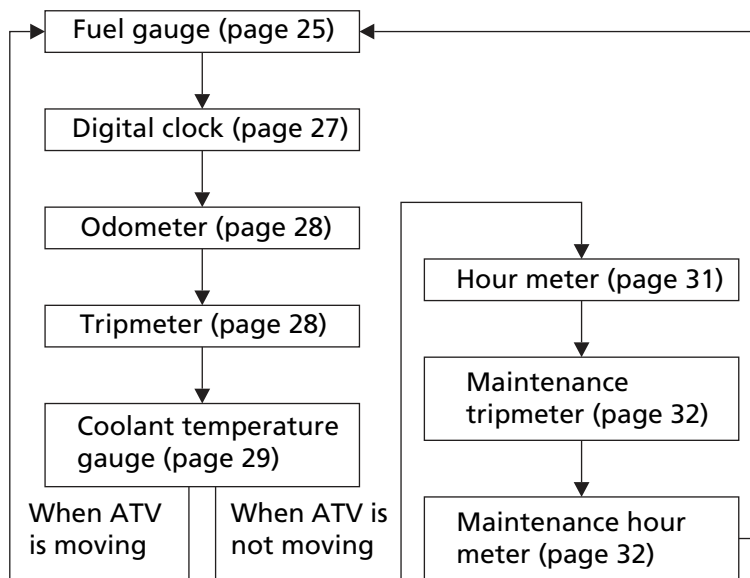

Indicators & Displays

Each time you press the mode select button, mode will change as shown in the illustration.

If there is a fuel warning with your ATV, the display will automatically change to the fuel gauge.

If you try to change the display back to ordinary display, it will automatically return to the fuel gauge.

If there is a coolant temperature warning with your ATV, the display will automatically change to the coolant temperature gauge. If you try to change the display back to ordinary display, it will automatically return to the coolant temperature gauge.