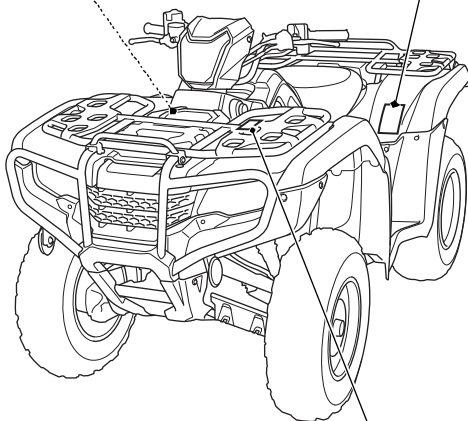

Safety Labels

⚠ WARNING

Improper tire pressure or overloading can cause loss of control.
Loss of control can result in severe injury or death.

- Cold tire pressure :
 - Front : 4.4psi (30kPa)
 - Rear : 4.4psi (30kPa)
- Maximum weight capacity : 551lbs. (250kg)

⚠ WARNING

Overloading this ATV or carrying cargo improperly can change handling, stability and braking performance and can lead to an accident.

Never exceed the maximum front cargo limit of : 88 lbs (40 kg).