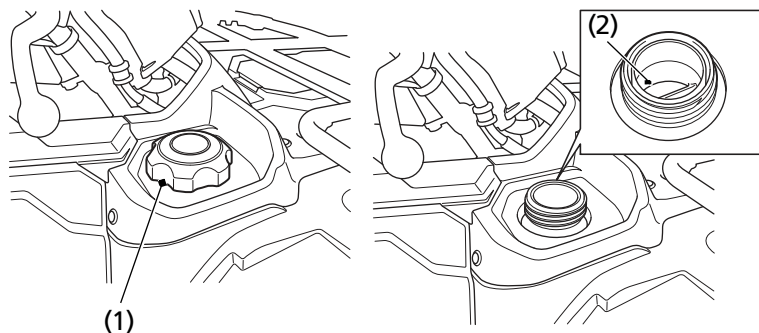

Fuel Capacity

Fuel tank capacity, including reserve:

3.88 US gal (14.7 ℓ)

Reserve capacity:

1.29 US gal (4.9 ℓ)

When there is only one segment left in the fuel gauge (page 24), fuel will be low and you should refuel as soon as possible.

Refueling Procedure

Refer to *Safety Precautions* on page 111.

(1) fuel fill cap

(2) lower edge of filler neck

(cont'd)