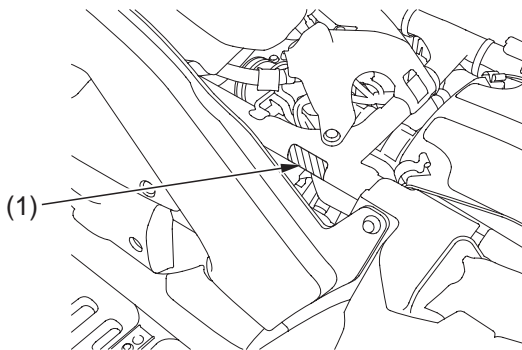

## Color Label & Code

The color label (1) is attached to the frame under the seat. Remove the seat (page 110) to check the label.

The color code is helpful when ordering replacement parts. You may record the color and code in the Quick Reference section at the rear of this manual.

### UNDER SEAT

(1) color label