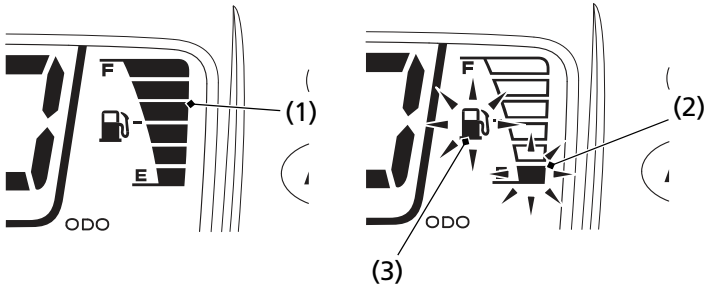

Indicators & Displays

Fuel Gauge

The fuel gauge liquid crystal display (1) shows the approximate fuel supply available. The fuel tank capacity is:

4.44 US gal (16.8 l)

When segment E (2) and low fuel indicator (3) flash, you should refill the tank as soon as possible. The amount of fuel remaining when the flashing starts is approximately:

1.40 US gal (5.3 l)

(1) fuel gauge
(2) segment E

(3) low fuel indicator

All segments will flash, when the fuel gauge function fails. See your dealer.