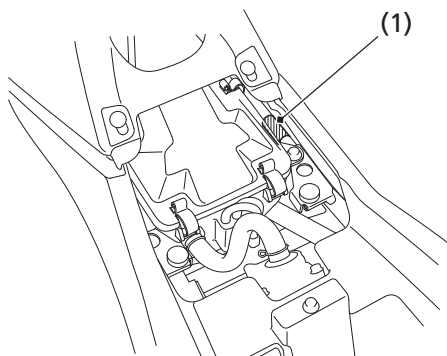

## Color Label & Code

The color label (1) is attached to the frame under the seat. Remove the seat (page 95) to check the label.

The color code is helpful when ordering replacement parts. You may record the color and code in the Quick Reference section at the rear of this manual.

### UNDER SEAT

(1) color label