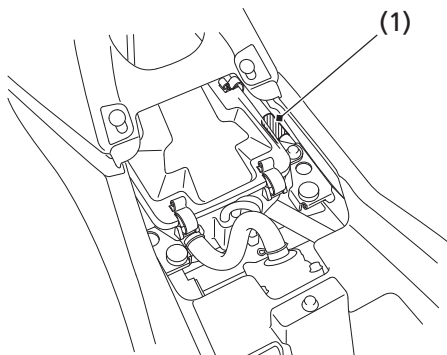

Vehicle Identification

Color Label & Code

The color label (1) is attached to the frame under the seat. Remove the seat (page 95) to check the label.

The color code is helpful when ordering replacement parts. You may record the color and code in the Quick Reference section at the rear of this manual.

UNDER SEAT

(1) color label