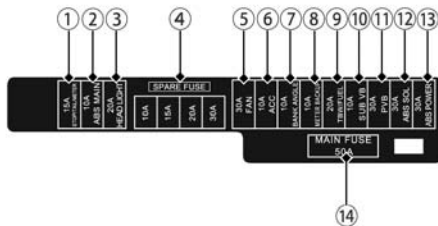

VFR1200FD

- ① STOP/TAIL/METER
- ② ABS MAIN
- ③ HEAD LIGHT
- ④ SPARE FUSE
- ⑤ FAN

- ⑥ ACC
- ⑦ BANK ANGLE
- ⑧ METER BACKUP
- ⑨ TBW/FUEL
- ⑩ SUB VB

- ⑪ PVB
- ⑫ ABS SOL
- ⑬ ABS POWER
- ⑭ MAIN FUSE