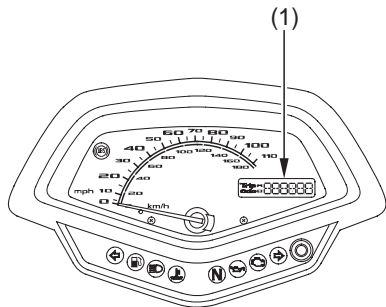

# Gauges, Indicators & Displays

## Odometer/Tripmeter A & B/ Digital Clock Display

The odometer/tripmeter A & B/digital clock display ( 1 ) has three functions:

- odometer
- tripmeter
- digital clock

The clock will display 0:00 if the battery is disconnected.

(1) odometer/tripmeter A & B/  
digital clock display

(cont'd)