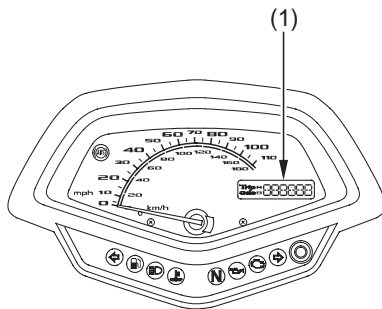

# Gauges, Indicators & Displays

## Odometer/Tripmeter A & B/ Digital Clock Display

The odometer/tripmeter A & B/digital clock display (1) has three functions:

- odometer
- tripmeter
- digital clock

The clock will display 0:00 if the battery is disconnected.

(1) odometer/tripmeter A & B/  
digital clock display

(cont'd)