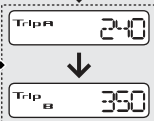

Instruments

Speedometer

Select/Reset button

Odometer & tripmeter read in miles.

Odometer [Odo], Tripmeter [Trip A/B] & Clock (24-hour display)

Select/reset button switches between the odometer, tripmeters and clock.

- Odometer: Total distance ridden.
- Tripmeter: Distance ridden since tripmeter was reset (press and hold select/reset button to reset to 0.0 mile/km).

Odometer

Tripmeters

Clock