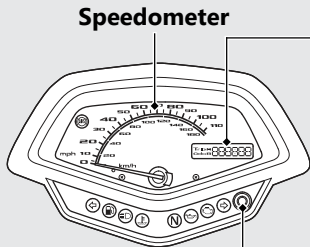

Instruments

Speedometer

Select/Reset button

Odometer & tripmeter read in miles.

Odometer [Odo], Tripmeter [Trip A/B] & Clock (24-hour display)

Select/reset button switches between the odometer, tripmeters and clock.

- Odometer: Total distance ridden.
- Tripmeter: Distance ridden since tripmeter was reset (press and hold select/reset button to reset to 0.0 mile/km).

Odometer

Tripmeters

Clock