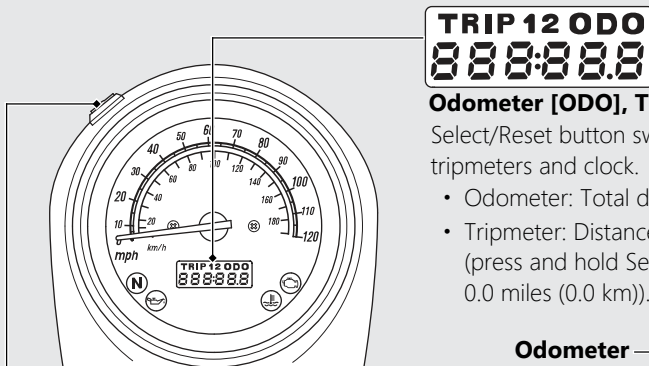

Instruments

Select/Reset button

TRIP 12 ODO
888:88.8

Odometer [ODO], Tripmeter [TRIP 1/2] & Clock

Select/Reset button switches between odometer, tripmeters and clock.

- Odometer: Total distance ridden.
- Tripmeter: Distance ridden since tripmeter was reset (press and hold Select/Reset button to reset to 0.0 miles (0.0 km)).