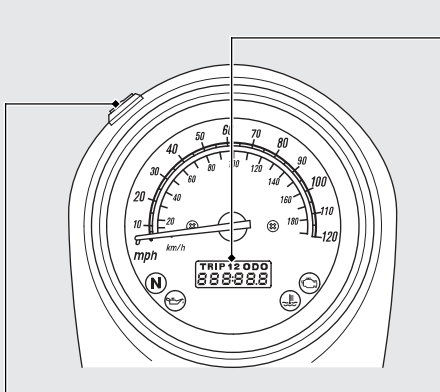

Instruments

Select/Reset button

Odometer [ODO]/Tripmeter [TRIP 1/2]/ Clock (24-hour display)

Select/Reset button switches between the odometer, tripmeters and clock.

- Odometer: Total distance ridden.
- Tripmeter: Distance ridden since tripmeter was reset (press and hold Select/Reset button to reset to 0.0).