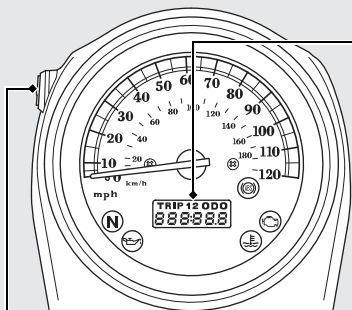

Instruments

TRIP 12 ODO
888:88.8

Odometer [ODO], Tripmeter [TRIP 1/2] & Clock
Select/Reset button switches between odometer, tripmeters & clock.

- Odometer: Total distance ridden.
- Tripmeter: Distance ridden since tripmeter was reset (press and hold Select/Reset button to reset to 0.0 mile/km).

Select/Reset button